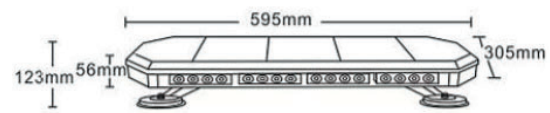

VSWD-155 Mini Bar Series

R10

R65

Part Number	Description
VSWD-155-A	4 Bolt or Magnetic Fixing, Amber

Flash Patterns	26 Patterns	Approvals	ECE R10, ECE R65
Voltage	9-30v	IP Rating	IP65
LEDs	56 LEDs	Colours	
Mounting	4 Bolt or Magnetic	Additional Features	Cigarette Plug
Dimensions	See Above	Box Qty	3
Housing Material	Polycarbonate	Lens Material	Polycarbonate