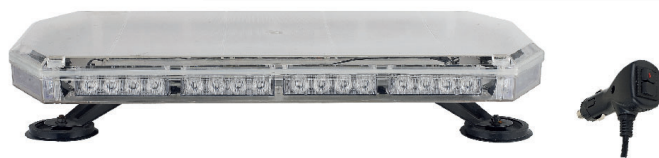

VSWD-155 Mini Bar Series

R10

R65

Part Number	Description
VSWD-155-A	4 Bolt or Magnetic Fixing, Amber

Flash Patterns	26 Patterns	Approvals	ECE R10, ECE R65
Voltage	9-30v	IP Rating	IP65
LEDs	56 LEDs	Colours	
Mounting	4 Bolt or Magnetic	Additional Features	Cigarette Plug
Dimensions	See Above	Box Qty	3
Housing Material	Polycarbonate	Lens Material	Polycarbonate